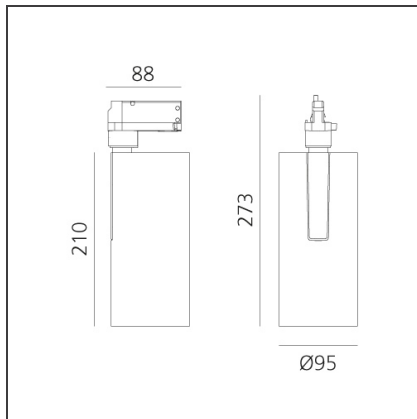

Vector Track 95 35W 24° 3000K Undimmable Black

 IP20 

DESIGN

Carlotta de Bevilacqua

BESCHREIBUNG

Three sizes with three different beam angles each (spot, flood, wide flood) obtained by means of refractive or hybrid optical units. Vector 55 track DALI zoom optic (22°-32°). Junction arm integrated in the spotlight's body to keep the barycentre aligned with the track and prevent any imbalance in possible suspension versions of the track. The junction allows 360° rotation and 90° tilting for maximum emission adjustment freedom. Vector 95 available only in track version. Version with compact 4-conductor (3p+n) adapter with hidden LED driver and not-dimmable phase selector.

TECHNISCHE ZEICHNUNGEN

FUNKTIONEN

Artikelnummer:	AN20204	Serie:	Indoor
Farbe:	Black		
Installation:	Projector, Stromschiene		
Anwendungsbereich:	Innenbeleuchtung		

DIMENSION

Höhe:	cm 27.3
Neigung:	-90+90
Drehung:	cm 360

INKLUSIVE LEUCHTMITTEL

Kategorie:	LED	Farbtemperatur(K):	3000K
Anzahl:	1	CRI:	90
Watt:	35W		
Typ:	0		
Class:	A		

LUMINAIRE

Watt:	30W	Lichtstrom (lm):	2706lm
		CCT:	3000K
		Efficiency:	79%
		Efficacy:	90.22lm/W
		CRI:	90