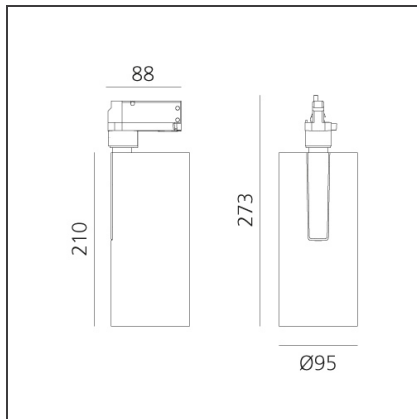

Vector Track 95 35W 24° 3000K Undimmable Brushed bronze

IP20 

DESIGN

Carlotta de Bevilacqua

BESCHREIBUNG

Three sizes with three different beam angles each (spot, flood, wide flood) obtained by means of refractive or hybrid optical units. Vector 55 track DALI zoom optic (22°-32°). Junction arm integrated in the spotlight's body to keep the barycentre aligned with the track and prevent any imbalance in possible suspension versions of the track. The junction allows 360° rotation and 90° tilting for maximum emission adjustment freedom. Vector 95 available only in track version. Version with compact 4-conductor (3p+n) adapter with hidden LED driver and not-dimmable phase selector.

TECHNISCHE ZEICHNUNGEN

FUNKTIONEN

Artikelnummer:	AN20220	Serie:	Indoor
Farbe:	Brushed bronze		
Installation:	Projector, Stromschiene		
Anwendungsbereich:	Innenbeleuchtung		

DIMENSION

Höhe:	cm 27.3
Neigung:	-90+90
Drehung:	cm 360