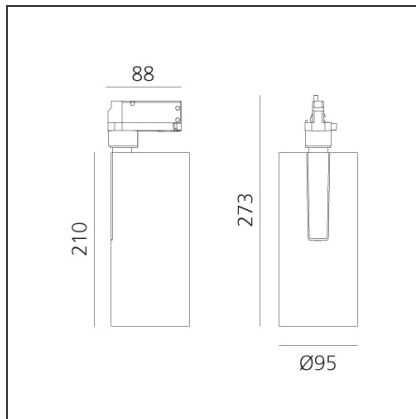

Vector Track 95 35W 24° 3000K Undimmable Brushed copper

IP20 

DESIGN

Carlotta de Bevilacqua

BESCHREIBUNG

Three sizes with three different beam angles each (spot, flood, wide flood) obtained by means of refractive or hybrid optical units. Vector 55 track DALI zoom optic (22°-32°). Junction arm integrated in the spotlight's body to keep the barycentre aligned with the track and prevent any imbalance in possible suspension versions of the track. The junction allows 360° rotation and 90° tilting for maximum emission adjustment freedom. Vector 95 available only in track version. Version with compact 4-conductor (3p+n) adapter with hidden LED driver and not-dimmable phase selector.

TECHNISCHE ZEICHNUNGEN

FUNKTIONEN

Artikelnummer:	AN20218	Serie:	Indoor
Farbe:	Brushed copper		
Installation:	Projector, Stromschiene		
Anwendungsbereich:	Innenbeleuchtung		

DIMENSION

Höhe:	cm 27.3
Neigung:	-90+90
Drehung:	cm 360