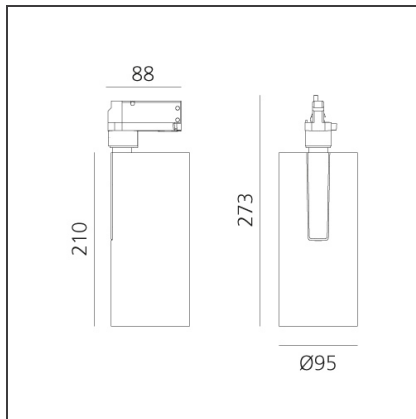

TECHNISCHE ZEICHNUNGEN

FUNKTIONEN

Artikelnummer:	AN20215	Serie:	Indoor
Farbe:	Brushed silver		
Installation:	Projector, Stromschiene		
Anwendungsbereich:	Innenbeleuchtung		

DIMENSION

Höhe:	cm 27.3
Neigung:	-90+90
Drehung:	cm 360

INKLUSIVE LEUCHTMITTEL

Kategorie:	LED	Farbtemperatur(K):	3000K
Anzahl:	1	CRI:	90
Watt:	35W		
Typ:	0		
Class:	A		

LUMINAIRE

Watt:	35W	Lichtstrom (lm):	3122lm
		CCT:	3000K
		CRI:	90

Anmerkungen

220/240Vac 50/60Hz Electronic ballast included.