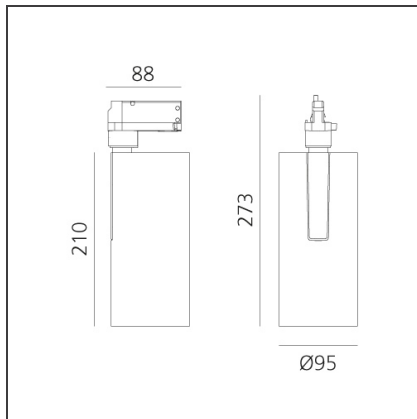

Vector Track 95 35W 24° 3000K Undimmable White

 IP20 

DESIGN

Carlotta de Bevilacqua

BESCHREIBUNG

Three sizes with three different beam angles each (spot, flood, wide flood) obtained by means of refractive or hybrid optical units. Vector 55 track DALI zoom optic (22°-32°). Junction arm integrated in the spotlight's body to keep the barycentre aligned with the track and prevent any imbalance in possible suspension versions of the track. The junction allows 360° rotation and 90° tilting for maximum emission adjustment freedom. Vector 95 available only in track version. Version with compact 4-conductor (3p+n) adapter with hidden LED driver and not-dimmable phase selector.

TECHNISCHE ZEICHNUNGEN

FUNKTIONEN

Artikelnummer:	AN20201	Serie:	Indoor
Farbe:	White		
Installation:	Projector, Stromschiene		
Anwendungsbereich:	Innenbeleuchtung		

DIMENSION

Höhe:	cm 27.3
Neigung:	-90+90
Drehung:	cm 360

INKLUSIVE LEUCHTMITTEL

Kategorie:	LED	Farbtemperatur(K):	3000K
Anzahl:	1	CRI:	90
Watt:	35W		
Typ:	0		
Class:	A		

LUMINAIRE

Watt:	30W	Lichtstrom (lm):	2706lm
		CCT:	3000K
		Efficiency:	79%
		Efficacy:	90.22lm/W
		CRI:	90