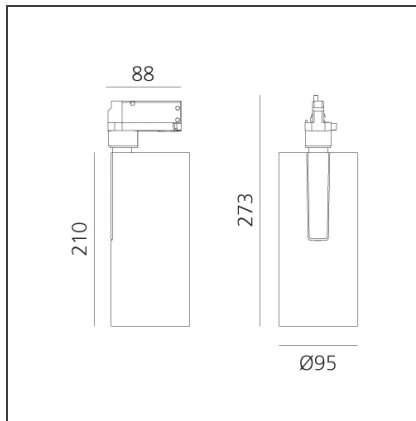

Vector Track 95 35W 24° 4000K DALI Black

IP20 Dimmbar: +  -

DESIGN

Carlotta de Bevilacqua

BESCHREIBUNG

Three sizes with three different beam angles each (spot, flood, wide flood) obtained by means of refractive or hybrid optical units. Vector 55 track DALI zoom optic (22°-32°). Junction arm integrated in the spotlight's body to keep the barycentre aligned with the track and prevent any imbalance in possible suspension versions of the track. The junction allows 360° rotation and 90° tilting for maximum emission adjustment freedom. Vector 95 available only in track version. Version with compact 4-conductor (3p+n) adapter with hidden LED driver and not-dimmable phase selector.

TECHNISCHE ZEICHNUNGEN

FUNKTIONEN

Artikelnummer:	AN25704	Serie:	Indoor
Farbe:	Black		
Installation:	Projector, Stromschiene		
Anwendungsbereich:	Innenbeleuchtung		

DIMENSION

Höhe:	cm 27.3
Neigung:	-90+90
Drehung:	cm 360

INKLUSIVE LEUCHTMITTEL

Kategorie:	LED	Farbtemperatur(K):	4000K
Anzahl:	1	CRI:	90
Watt:	35W		
Typ:	0		
Class:	A		

LUMINAIRE

Watt:	30W	Lichtstrom (lm):	2748lm
		CCT:	4000K
		Efficiency:	79%
		Efficacy:	91.61lm/W
		CRI:	90
		Dimmable Typology:	Dali