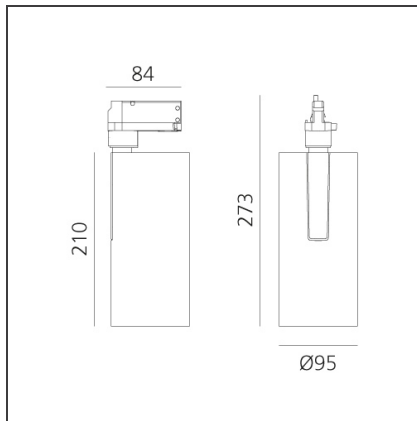

Vector Track 95 35W 24° 4000K DALI Eutrac Black

IP20 Dimmbar: +  -

DESIGN

Carlotta de Bevilacqua

BESCHREIBUNG

Three sizes with three different beam angles each (spot, flood, wide flood) obtained by means of refractive or hybrid optical units. Vector 55 track DALI zoom optic (22°-32°). Junction arm integrated in the spotlight's body to keep the barycentre aligned with the track and prevent any imbalance in possible suspension versions of the track. The junction allows 360° rotation and 90° tilting for maximum emission adjustment freedom. Vector 95 available only in track version. Version with compact 4-conductor (3p+n) adapter with hidden LED driver and not-dimmable phase selector.

TECHNISCHE ZEICHNUNGEN

FUNKTIONEN

Artikelnummer:	AN35704	Serie:	Indoor
Farbe:	Black		
Installation:	Projector, Stromschiene		
Anwendungsbereich:	Innenbeleuchtung		

DIMENSION

Höhe:	cm 27.3
Neigung:	-90+90
Drehung:	cm 360

INKLUSIVE LEUCHTMITTEL

Kategorie:	LED	Farbtemperatur(K):	4000K
Anzahl:	1	CRI:	90
Watt:	35W		
Typ:	0		
Class:	A		

LUMINAIRE

Watt:	30W	Lichtstrom (lm):	2748lm
		CCT:	4000K
		Efficiency:	79%
		Efficacy:	91.61lm/W
		CRI:	90
		Dimmable Typology:	Dali