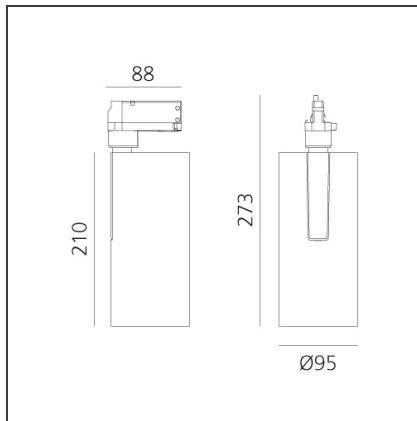

Vector Track 95 35W 24° 4000K DALI White

IP20 Dimmbar: + -

DESIGN

Carlotta de Bevilacqua

BESCHREIBUNG

Three sizes with three different beam angles each (spot, flood, wide flood) obtained by means of refractive or hybrid optical units. Vector 55 track DALI zoom optic (22°-32°). Junction arm integrated in the spotlight's body to keep the barycentre aligned with the track and prevent any imbalance in possible suspension versions of the track. The junction allows 360° rotation and 90° tilting for maximum emission adjustment freedom. Vector 95 available only in track version. Version with compact 4-conductor (3p+n) adapter with hidden LED driver and not-dimmable phase selector.

TECHNISCHE ZEICHNUNGEN

FUNKTIONEN

Artikelnummer:	AN25701	Serie:	Indoor
Farbe:	White		
Installation:	Projector, Stromschiene		
Anwendungsbereich:	Innenbeleuchtung		

DIMENSION

Höhe:	cm 27.3
Neigung:	-90+90
Drehung:	cm 360

INKLUSIVE LEUCHTMITTEL

Kategorie:	LED	Farbtemperatur(K):	4000K
Anzahl:	1	CRI:	90
Watt:	35W		
Typ:	0		
Class:	A		

LUMINAIRE

Watt:	30W	Lichtstrom (lm):	2748lm
		CCT:	4000K
		Efficiency:	79%
		Efficacy:	91.61lm/W
		CRI:	90
		Dimmable Typology:	Dali