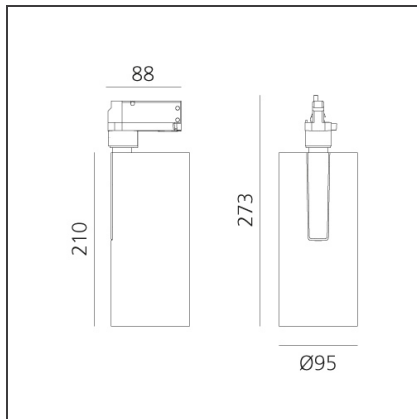

Vector Track 95 35W 24° 4000K Undimmable Black

IP20 

DESIGN

Carlotta de Bevilacqua

BESCHREIBUNG

Three sizes with three different beam angles each (spot, flood, wide flood) obtained by means of refractive or hybrid optical units. Vector 55 track DALI zoom optic (22°-32°). Junction arm integrated in the spotlight's body to keep the barycentre aligned with the track and prevent any imbalance in possible suspension versions of the track. The junction allows 360° rotation and 90° tilting for maximum emission adjustment freedom. Vector 95 available only in track version. Version with compact 4-conductor (3p+n) adapter with hidden LED driver and not-dimmable phase selector.

TECHNISCHE ZEICHNUNGEN

FUNKTIONEN

Artikelnummer:	AN25204	Serie:	Indoor
Farbe:	Black		
Installation:	Projector, Stromschiene		
Anwendungsbereich:	Innenbeleuchtung		

DIMENSION

Höhe:	cm 27.3
Neigung:	-90+90
Drehung:	cm 360