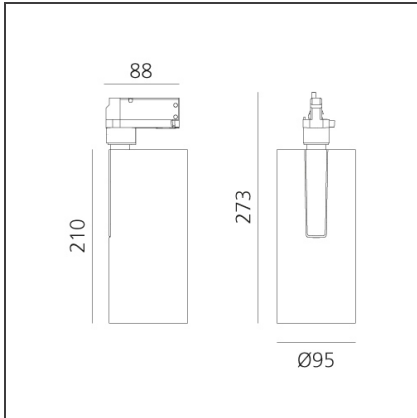

TECHNISCHE ZEICHNUNGEN

FUNKTIONEN

Artikelnummer:	AN25201	Serie:	Indoor
Farbe:	White		
Installation:	Projector, Stromschiene		
Anwendungsbereich:	Innenbeleuchtung		

DIMENSION

Höhe:	cm 27.3
Neigung:	-90+90
Drehung:	cm 360

INKLUSIVE LEUCHTMITTEL

Kategorie:	LED	Farbtemperatur(K):	4000K
Anzahl:	1	CRI:	90
Watt:	35W		
Typ:	0		
Class:	A		

LUMINAIRE

Watt:	30W	Lichtstrom (lm):	2748lm
		CCT:	4000K
		Efficiency:	79%
		Efficacy:	91.61lm/W
		CRI:	90

Anmerkungen

220/240Vac 50/60Hz Electronic ballast included.