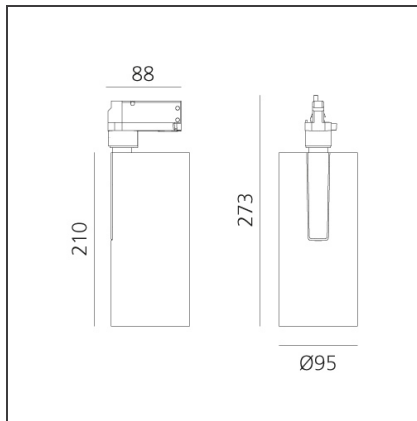

Vector Track 95 35W 60° 2700K DALI Black

 IP20 Dimmbar: + -

DESIGN

Carlotta de Bevilacqua

BESCHREIBUNG

Three sizes with three different beam angles each (spot, flood, wide flood) obtained by means of refractive or hybrid optical units. Vector 55 track DALI zoom optic (22°-32°). Junction arm integrated in the spotlight's body to keep the barycentre aligned with the track and prevent any imbalance in possible suspension versions of the track. The junction allows 360° rotation and 90° tilting for maximum emission adjustment freedom. Vector 95 available only in track version. Version with compact 4-conductor (3p+n) adapter with hidden LED driver and not-dimmable phase selector.

TECHNISCHE ZEICHNUNGEN

FUNKTIONEN

Artikelnummer:	AN21804	Serie:	Indoor
Farbe:	Black		
Installation:	Projector, Stromschiene		
Anwendungsbereich:	Innenbeleuchtung		

DIMENSION

Höhe:	cm 27.3
Neigung:	-90+90
Drehung:	cm 360

INKLUSIVE LEUCHTMITTEL

Kategorie:	LED	Farbtemperatur(K):	2700K
Anzahl:	1		
Watt:	35W		
Typ:	0		

LUMINAIRE

Watt:	30W	Lichtstrom (lm):	2559lm
		CCT:	2700K
		Efficiency:	78%
		Efficacy:	85.30lm/W
		CRI:	90
		Dimmable Typology:	Dali