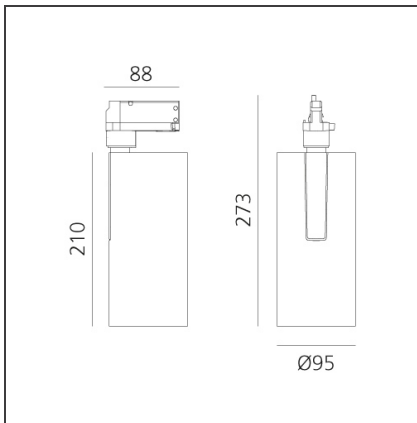

Vector Track 95 35W 60° 2700K DALI Brushed bronze

IP20 Dimmbar: + -

DESIGN

Carlotta de Bevilacqua

BESCHREIBUNG

Three sizes with three different beam angles each (spot, flood, wide flood) obtained by means of refractive or hybrid optical units. Vector 55 track DALI zoom optic (22°-32°). Junction arm integrated in the spotlight's body to keep the barycentre aligned with the track and prevent any imbalance in possible suspension versions of the track. The junction allows 360° rotation and 90° tilting for maximum emission adjustment freedom. Vector 95 available only in track version. Version with compact 4-conductor (3p+n) adapter with hidden LED driver and not-dimmable phase selector.

TECHNISCHE ZEICHNUNGEN

FUNKTIONEN

Artikelnummer:	AN21820	Serie:	Indoor
Farbe:	Brushed Bronze		
Installation:	Projector, Stromschiene		
Anwendungsbereich:	Innenbeleuchtung		

DIMENSION

Höhe:	cm 27.3
Neigung:	-90+90
Drehung:	cm 360

INKLUSIVE LEUCHTMITTEL

Kategorie:	LED	Farbtemperatur(K):	2700K
Anzahl:	1		
Watt:	35W		
Typ:	0		

LUMINAIRE

Watt:	35W	Lichtstrom (lm):	3119lm
		CCT:	2700K
		CRI:	90
		Dimmable Typology:	Dali

Anmerkungen

220/240Vac 50/60Hz Electronic ballast included.