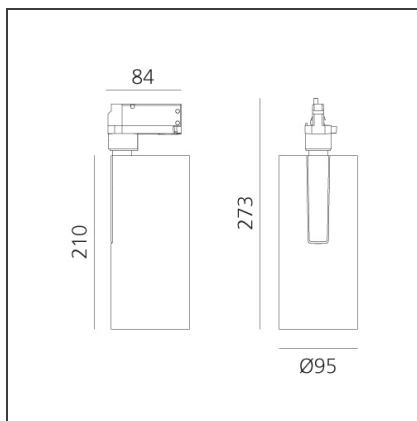

Vector Track 95 35W 60° 2700K DALI Eutrac Brushed copper

IP20 Dimmbar: +  -

DESIGN

Carlotta de Bevilacqua

BESCHREIBUNG

Three sizes with three different beam angles each (spot, flood, wide flood) obtained by means of refractive or hybrid optical units. Vector 55 track DALI zoom optic (22°-32°). Junction arm integrated in the spotlight's body to keep the barycentre aligned with the track and prevent any imbalance in possible suspension versions of the track. The junction allows 360° rotation and 90° tilting for maximum emission adjustment freedom. Vector 95 available only in track version. Version with compact 4-conductor (3p+n) adapter with hidden LED driver and not-dimmable phase selector.

TECHNISCHE ZEICHNUNGEN

FUNKTIONEN

Artikelnummer:	AN31818	Serie:	Indoor
Farbe:	Brushed Copper		
Installation:	Projector, Stromschiene		
Anwendungsbereich:	Innenbeleuchtung		

DIMENSION

Höhe:	cm 27.3
Neigung:	-90+90
Drehung:	cm 360