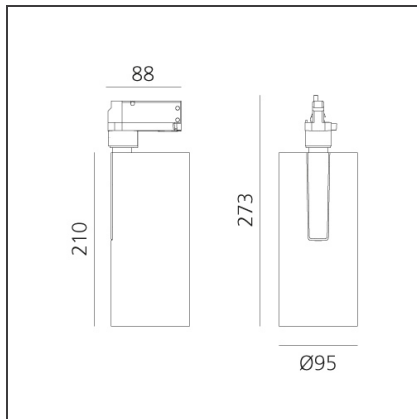

Vector Track 95 35W 60° 2700K Undimmable Brushed bronze

IP20 

DESIGN

Carlotta de Bevilacqua

BESCHREIBUNG

Three sizes with three different beam angles each (spot, flood, wide flood) obtained by means of refractive or hybrid optical units. Vector 55 track DALI zoom optic (22°-32°). Junction arm integrated in the spotlight's body to keep the barycentre aligned with the track and prevent any imbalance in possible suspension versions of the track. The junction allows 360° rotation and 90° tilting for maximum emission adjustment freedom. Vector 95 available only in track version. Version with compact 4-conductor (3p+n) adapter with hidden LED driver and not-dimmable phase selector.

TECHNISCHE ZEICHNUNGEN

FUNKTIONEN

Artikelnummer:	AN21320	Serie:	Indoor
Farbe:	Brushed Bronze		
Installation:	Projector, Stromschiene		
Anwendungsbereich:	Innenbeleuchtung		

DIMENSION

Höhe:	cm 27.3
Neigung:	-90+90
Drehung:	cm 360