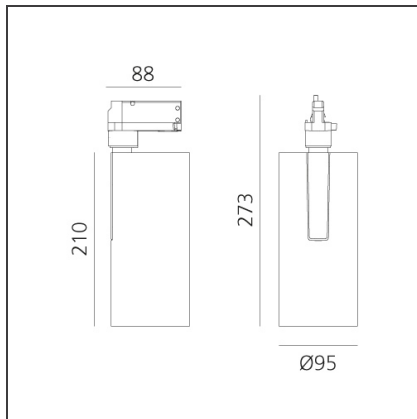

Vector Track 95 35W 60° 2700K Undimmable White

 IP20 

DESIGN

Carlotta de Bevilacqua

BESCHREIBUNG

Three sizes with three different beam angles each (spot, flood, wide flood) obtained by means of refractive or hybrid optical units. Vector 55 track DALI zoom optic (22°-32°). Junction arm integrated in the spotlight's body to keep the barycentre aligned with the track and prevent any imbalance in possible suspension versions of the track. The junction allows 360° rotation and 90° tilting for maximum emission adjustment freedom. Vector 95 available only in track version. Version with compact 4-conductor (3p+n) adapter with hidden LED driver and not-dimmable phase selector.

TECHNISCHE ZEICHNUNGEN

FUNKTIONEN

Artikelnummer:	AN21301	Serie:	Indoor
Farbe:	White		
Installation:	Projector, Stromschiene		
Anwendungsbereich:	Innenbeleuchtung		

DIMENSION

Höhe:	cm 27.3
Neigung:	-90+90
Drehung:	cm 360

INKLUSIVE LEUCHTMITTEL

Kategorie:	LED	Farbtemperatur(K):	2700K
Anzahl:	1		
Watt:	35W		
Typ:	0		

LUMINAIRE

Watt:	30W	Lichtstrom (lm):	2559lm
		CCT:	2700K
		Efficiency:	78%
		Efficacy:	85.30lm/W
		CRI:	90

Anmerkungen