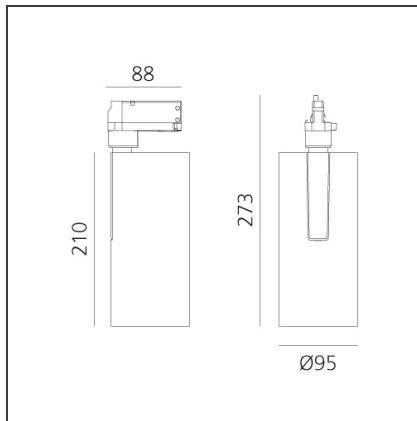

TECHNISCHE ZEICHNUNGEN

FUNKTIONEN

Artikelnummer:	AN20804	Serie:	Indoor
Farbe:	Black		
Installation:	Projector, Stromschiene		
Anwendungsbereich:	Innenbeleuchtung		

DIMENSION

Höhe:	cm 27.3
Neigung:	-90+90
Drehung:	cm 360

INKLUSIVE LEUCHTMITTEL

Kategorie:	LED	Farbtemperatur(K):	3000K
Anzahl:	1	CRI:	90
Watt:	35W		
Typ:	0		
Class:	A		

LUMINAIRE

Watt:	30W	Lichtstrom (lm):	2662lm
		CCT:	3000K
		Efficiency:	78%
		Efficacy:	88.72lm/W
		CRI:	90
		Dimmable Typology:	Dali

Anmerkungen

220/240Vac 50/60Hz Electronic ballast included.