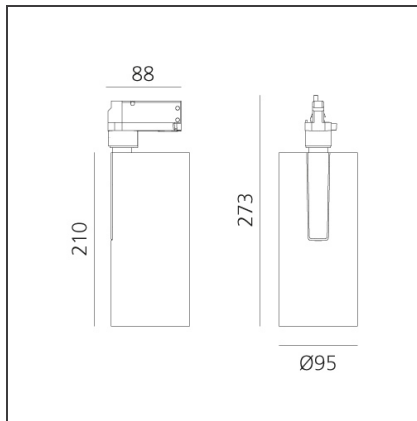

Vector Track 95 35W 60° 3000K DALI Brushed copper

 IP20 Dimmbar: + **1** -

DESIGN

Carlotta de Bevilacqua

BESCHREIBUNG

Three sizes with three different beam angles each (spot, flood, wide flood) obtained by means of refractive or hybrid optical units. Vector 55 track DALI zoom optic (22°-32°). Junction arm integrated in the spotlight's body to keep the barycentre aligned with the track and prevent any imbalance in possible suspension versions of the track. The junction allows 360° rotation and 90° tilting for maximum emission adjustment freedom. Vector 95 available only in track version. Version with compact 4-conductor (3p+n) adapter with hidden LED driver and not-dimmable phase selector.

TECHNISCHE ZEICHNUNGEN

FUNKTIONEN

Artikelnummer:	AN20818	Serie:	Indoor
Farbe:	Brushed copper		
Installation:	Projector, Stromschiene		
Anwendungsbereich:	Innenbeleuchtung		

DIMENSION

Höhe:	cm 27.3
Neigung:	-90+90
Drehung:	cm 360

INKLUSIVE LEUCHTMITTEL

Kategorie:	LED	Farbtemperatur(K):	3000K
Anzahl:	1	CRI:	90
Watt:	35W		
Typ:	0		
Class:	A		

LUMINAIRE

Watt:	35W	Lichtstrom (lm):	3119lm
		CCT:	3000K
		CRI:	90
		Dimmable Typology:	Dali