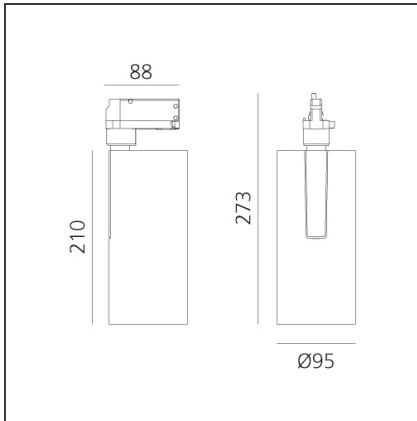

TECHNISCHE ZEICHNUNGEN

FUNKTIONEN

Artikelnummer:	AN20815	Serie:	Indoor
Farbe:	Brushed silver		
Installation:	Projector, Stromschiene		
Anwendungsbereich:	Innenbeleuchtung		

DIMENSION

Höhe:	cm 27.3
Neigung:	-90+90
Drehung:	cm 360

INKLUSIVE LEUCHTMITTEL

Kategorie:	LED	Farbtemperatur(K):	3000K
Anzahl:	1	CRI:	90
Watt:	35W		
Typ:	0		
Class:	A		

LUMINAIRE

Watt:	35W	Lichtstrom (lm):	3119lm
		CCT:	3000K
		CRI:	90
		Dimmable Typology:	Dali

Anmerkungen

220/240Vac 50/60Hz Electronic ballast included.