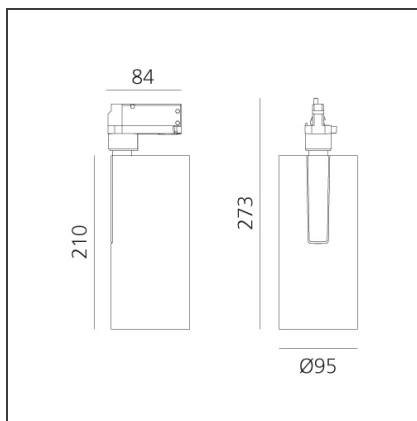

Vector Track 95 35W 60° 3000K DALI Eutrac Brushed copper

IP20 Dimmbar: + -

DESIGN

Carlotta de Bevilacqua

BESCHREIBUNG

Three sizes with three different beam angles each (spot, flood, wide flood) obtained by means of refractive or hybrid optical units. Vector 55 track DALI zoom optic (22°-32°). Junction arm integrated in the spotlight's body to keep the barycentre aligned with the track and prevent any imbalance in possible suspension versions of the track. The junction allows 360° rotation and 90° tilting for maximum emission adjustment freedom. Vector 95 available only in track version. Version with compact 4-conductor (3p+n) adapter with hidden LED driver and not-dimmable phase selector.

TECHNISCHE ZEICHNUNGEN

FUNKTIONEN

Artikelnummer:	AN30818	Serie:	Indoor
Farbe:	Brushed Copper		
Installation:	Projector, Stromschiene		
Anwendungsbereich:	Innenbeleuchtung		

DIMENSION

Höhe:	cm 27.3
Neigung:	-90+90
Drehung:	cm 360

INKLUSIVE LEUCHTMITTEL

Kategorie:	LED	Farbtemperatur(K):	3000K
Anzahl:	1	CRI:	90
Watt:	35W		
Typ:	0		
Class:	A		

LUMINAIRE

Watt:	35W	Lichtstrom (lm):	3119lm
		CCT:	3000K
		CRI:	90
		Dimmable Typology:	Dali