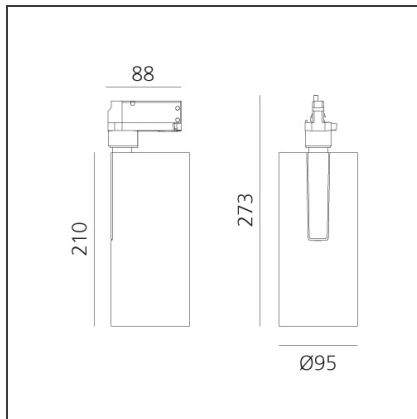

Vector Track 95 35W 60° 3000K Undimmable Black

 IP20 

DESIGN

Carlotta de Bevilacqua

BESCHREIBUNG

Three sizes with three different beam angles each (spot, flood, wide flood) obtained by means of refractive or hybrid optical units. Vector 55 track DALI zoom optic (22°-32°). Junction arm integrated in the spotlight's body to keep the barycentre aligned with the track and prevent any imbalance in possible suspension versions of the track. The junction allows 360° rotation and 90° tilting for maximum emission adjustment freedom. Vector 95 available only in track version. Version with compact 4-conductor (3p+n) adapter with hidden LED driver and not-dimmable phase selector.

TECHNISCHE ZEICHNUNGEN

FUNKTIONEN

Artikelnummer:	AN20304	Serie:	Indoor
Farbe:	Black		
Installation:	Projector, Stromschiene		
Anwendungsbereich:	Innenbeleuchtung		

DIMENSION

Höhe:	cm 27.3
Neigung:	-90+90
Drehung:	cm 360