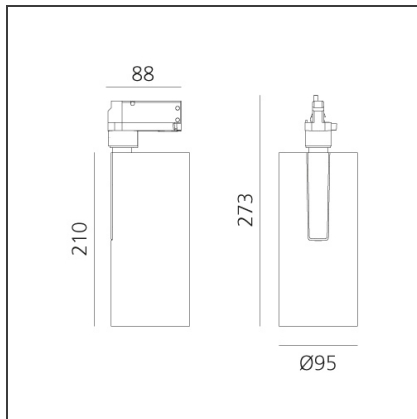

Vector Track 95 35W 60° 3000K Undimmable Brushed bronze

 IP20 

DESIGN

Carlotta de Bevilacqua

BESCHREIBUNG

Three sizes with three different beam angles each (spot, flood, wide flood) obtained by means of refractive or hybrid optical units. Vector 55 track DALI zoom optic (22°-32°). Junction arm integrated in the spotlight's body to keep the barycentre aligned with the track and prevent any imbalance in possible suspension versions of the track. The junction allows 360° rotation and 90° tilting for maximum emission adjustment freedom. Vector 95 available only in track version. Version with compact 4-conductor (3p+n) adapter with hidden LED driver and not-dimmable phase selector.

TECHNISCHE ZEICHNUNGEN

FUNKTIONEN

| | | | |
|---------------------------|----------------------------|---------------|--------|
| Artikelnummer: | AN20320 | Serie: | Indoor |
| Farbe: | Brushed bronze | | |
| Installation: | Projector, Stromschiene | | |
| Anwendungsbereich: | Innenbeleuchtung | | |

DIMENSION

| | |
|-----------------|---------|
| Höhe: | cm 27.3 |
| Neigung: | -90+90 |
| Drehung: | cm 360 |

INKLUSIVE LEUCHTMITTEL

| | | | |
|-------------------|-----|---------------------------|-------|
| Kategorie: | LED | Farbtemperatur(K): | 3000K |
| Anzahl: | 1 | CRI: | 90 |
| Watt: | 35W | | |
| Typ: | 0 | | |
| Class: | A | | |

LUMINAIRE

| | | | |
|--------------|-----|-------------------------|--------|
| Watt: | 35W | Lichtstrom (lm): | 3119lm |
| | | CCT: | 3000K |
| | | CRI: | 90 |

Anmerkungen

220/240Vac 50/60Hz Electronic ballast included.