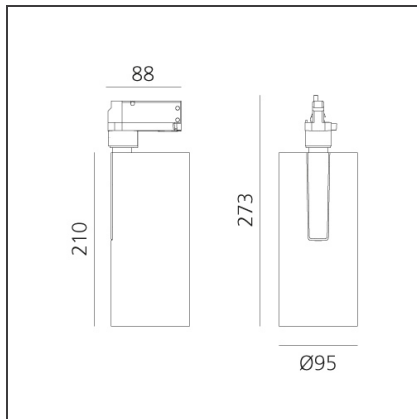

Vector Track 95 35W 60° 3000K Undimmable Brushed copper

 IP20 

DESIGN

Carlotta de Bevilacqua

BESCHREIBUNG

Three sizes with three different beam angles each (spot, flood, wide flood) obtained by means of refractive or hybrid optical units. Vector 55 track DALI zoom optic (22°-32°). Junction arm integrated in the spotlight's body to keep the barycentre aligned with the track and prevent any imbalance in possible suspension versions of the track. The junction allows 360° rotation and 90° tilting for maximum emission adjustment freedom. Vector 95 available only in track version. Version with compact 4-conductor (3p+n) adapter with hidden LED driver and not-dimmable phase selector.

TECHNISCHE ZEICHNUNGEN

FUNKTIONEN

| | | | |
|---------------------------|----------------------------|---------------|--------|
| Artikelnummer: | AN20318 | Serie: | Indoor |
| Farbe: | Brushed copper | | |
| Installation: | Projector, Stromschiene | | |
| Anwendungsbereich: | Innenbeleuchtung | | |

DIMENSION

| | |
|-----------------|---------|
| Höhe: | cm 27.3 |
| Neigung: | -90+90 |
| Drehung: | cm 360 |

INKLUSIVE LEUCHTMITTEL

| | | | |
|-------------------|-----|---------------------------|-------|
| Kategorie: | LED | Farbtemperatur(K): | 3000K |
| Anzahl: | 1 | CRI: | 90 |
| Watt: | 35W | | |
| Typ: | 0 | | |
| Class: | A | | |

LUMINAIRE

| | | | |
|--------------|-----|-------------------------|--------|
| Watt: | 35W | Lichtstrom (lm): | 3119lm |
| | | CCT: | 3000K |
| | | CRI: | 90 |

Anmerkungen

220/240Vac 50/60Hz Electronic ballast included.