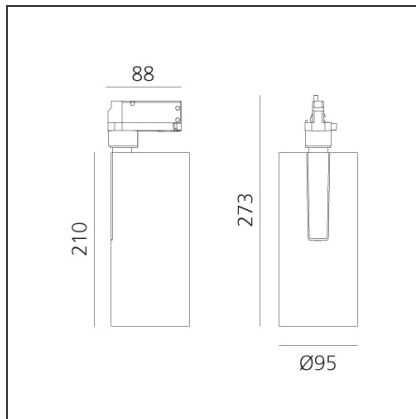

TECHNISCHE ZEICHNUNGEN

FUNKTIONEN

Artikelnummer:	AN20315	Serie:	Indoor
Farbe:	Brushed silver		
Installation:	Projector, Stromschiene		
Anwendungsbereich:	Innenbeleuchtung		

DIMENSION

Höhe:	cm 27.3
Neigung:	-90+90
Drehung:	cm 360

INKLUSIVE LEUCHTMITTEL

Kategorie:	LED	Farbtemperatur(K):	3000K
Anzahl:	1	CRI:	90
Watt:	35W		
Typ:	0		
Class:	A		

LUMINAIRE

Watt:	35W	Lichtstrom (lm):	3119lm
		CCT:	3000K
		CRI:	90

Anmerkungen

220/240Vac 50/60Hz Electronic ballast included.