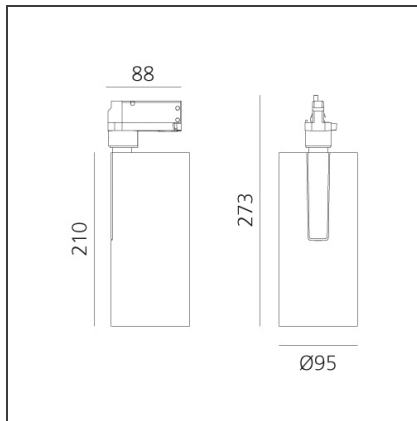

Vector Track 95 35W 60° 4000K DALI Black

IP20 Dimmbar: +  -

TECHNISCHE ZEICHNUNGEN

DESIGN

Carlotta de Bevilacqua

BESCHREIBUNG

Three sizes with three different beam angles each (spot, flood, wide flood) obtained by means of refractive or hybrid optical units. Vector 55 track DALI zoom optic (22°-32°). Junction arm integrated in the spotlight's body to keep the barycentre aligned with the track and prevent any imbalance in possible suspension versions of the track. The junction allows 360° rotation and 90° tilting for maximum emission adjustment freedom. Vector 95 available only in track version. Version with compact 4-conductor (3p+n) adapter with hidden LED driver and not-dimmable phase selector.

FUNKTIONEN

Artikelnummer:	AN25804	Serie:	Indoor
Farbe:	Black		
Installation:	Projector, Stromschiene		
Anwendungsbereich:	Innenbeleuchtung		

DIMENSION

Höhe:	cm 27.3
Neigung:	-90+90
Drehung:	cm 360

INKLUSIVE LEUCHTMITTEL

Kategorie:	LED	Farbtemperatur(K):	4000K
Anzahl:	1	CRI:	90
Watt:	35W		
Typ:	0		
Class:	A		

LUMINAIRE

Watt:	30W	Lichtstrom (lm):	2703lm
		CCT:	4000K
		Efficiency:	78%
		Efficacy:	90.09lm/W
		CRI:	90
		Dimmable Typology:	Dali