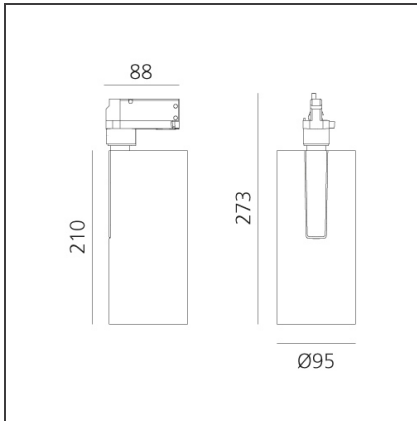

TECHNISCHE ZEICHNUNGEN

FUNKTIONEN

Artikelnummer:	AN25818	Serie:	Indoor
Farbe:	Brushed Copper		
Installation:	Projector, Stromschiene		
Anwendungsbereich:	Innenbeleuchtung		

DIMENSION

Höhe:	cm 27.3
Neigung:	-90+90
Drehung:	cm 360

INKLUSIVE LEUCHTMITTEL

Kategorie:	LED	Farbtemperatur(K):	4000K
Anzahl:	1	CRI:	90
Watt:	35W		
Typ:	0		
Class:	A		

LUMINAIRE

Watt:	35W	Lichtstrom (lm):	3119lm
		CCT:	4000K
		CRI:	90
		Dimmable Typology:	Dali

Anmerkungen

220/240Vac 50/60Hz Electronic ballast included.