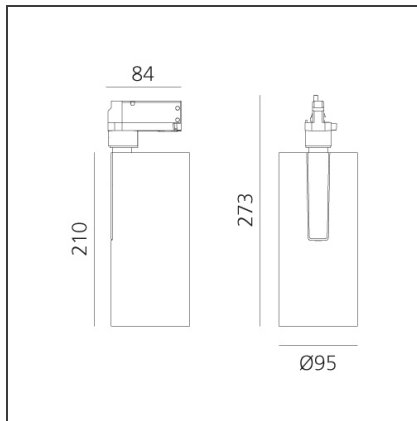

Vector Track 95 35W 60° 4000K DALI Eutrac Black

IP20 Dimmbar: +  -

DESIGN

Carlotta de Bevilacqua

BESCHREIBUNG

Three sizes with three different beam angles each (spot, flood, wide flood) obtained by means of refractive or hybrid optical units. Vector 55 track DALI zoom optic (22°-32°). Junction arm integrated in the spotlight's body to keep the barycentre aligned with the track and prevent any imbalance in possible suspension versions of the track. The junction allows 360° rotation and 90° tilting for maximum emission adjustment freedom. Vector 95 available only in track version. Version with compact 4-conductor (3p+n) adapter with hidden LED driver and not-dimmable phase selector.

TECHNISCHE ZEICHNUNGEN

FUNKTIONEN

Artikelnummer:	AN35804	Serie:	Indoor
Farbe:	Black		
Installation:	Projector, Stromschiene		
Anwendungsbereich:	Innenbeleuchtung		

DIMENSION

Höhe:	cm 27.3
Neigung:	-90+90
Drehung:	cm 360

INKLUSIVE LEUCHTMITTEL

Kategorie:	LED	Farbtemperatur(K):	4000K
Anzahl:	1	CRI:	90
Watt:	35W		
Typ:	0		
Class:	A		

LUMINAIRE

Watt:	30W	Lichtstrom (lm):	2703lm
		CCT:	4000K
		Efficiency:	78%
		Efficacy:	90.09lm/W
		CRI:	90
		Dimmable Typology:	Dali