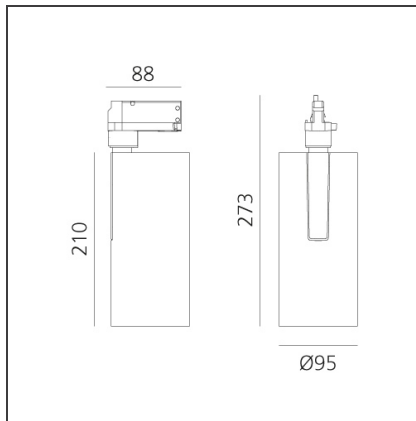

Vector Track 95 35W 60° 4000K DALI White

IP20 Dimmbar: + -

DESIGN

Carlotta de Bevilacqua

BESCHREIBUNG

Three sizes with three different beam angles each (spot, flood, wide flood) obtained by means of refractive or hybrid optical units. Vector 55 track DALI zoom optic (22°-32°). Junction arm integrated in the spotlight's body to keep the barycentre aligned with the track and prevent any imbalance in possible suspension versions of the track. The junction allows 360° rotation and 90° tilting for maximum emission adjustment freedom. Vector 95 available only in track version. Version with compact 4-conductor (3p+n) adapter with hidden LED driver and not-dimmable phase selector.

TECHNISCHE ZEICHNUNGEN

FUNKTIONEN

Artikelnummer:	AN25801	Serie:	Indoor
Farbe:	White		
Installation:	Projector, Stromschiene		
Anwendungsbereich:	Innenbeleuchtung		

DIMENSION

Höhe:	cm 27.3
Neigung:	-90+90
Drehung:	cm 360

INKLUSIVE LEUCHTMITTEL

Kategorie:	LED	Farbtemperatur(K):	4000K
Anzahl:	1	CRI:	90
Watt:	35W		
Typ:	0		
Class:	A		

LUMINAIRE

Watt:	30W	Lichtstrom (lm):	2703lm
		CCT:	4000K
		Efficiency:	78%
		Efficacy:	90.09lm/W
		CRI:	90
		Dimmable Typology:	Dali