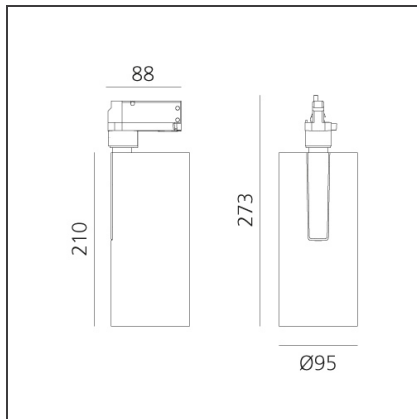

Vector Track 95 35W 60° 4000K Undimmable White

IP20 

DESIGN

Carlotta de Bevilacqua

BESCHREIBUNG

Three sizes with three different beam angles each (spot, flood, wide flood) obtained by means of refractive or hybrid optical units. Vector 55 track DALI zoom optic (22°-32°). Junction arm integrated in the spotlight's body to keep the barycentre aligned with the track and prevent any imbalance in possible suspension versions of the track. The junction allows 360° rotation and 90° tilting for maximum emission adjustment freedom. Vector 95 available only in track version. Version with compact 4-conductor (3p+n) adapter with hidden LED driver and not-dimmable phase selector.

TECHNISCHE ZEICHNUNGEN

FUNKTIONEN

Artikelnummer:	AN25301	Serie:	Indoor
Farbe:	White		
Installation:	Projector, Stromschiene		
Anwendungsbereich:	Innenbeleuchtung		

DIMENSION

Höhe:	cm 27.3
Neigung:	-90+90
Drehung:	cm 360

INKLUSIVE LEUCHTMITTEL

Kategorie:	LED	Farbtemperatur(K):	4000K
Anzahl:	1	CRI:	90
Watt:	35W		
Typ:	0		
Class:	A		

LUMINAIRE

Watt:	30W	Lichtstrom (lm):	2703lm
		CCT:	4000K
		Efficiency:	78%
		Efficacy:	90.09lm/W
		CRI:	90