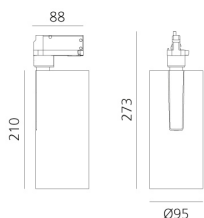

Vector Track 95 60° 2700K DALI Black

Carlotta de Bevilacqua

BESCHREIBUNG

Three sizes with three different beam angles each (spot, flood, wide flood) obtained by means of refractive or hybrid optical units. Vector 55 track DALI zoom optic (22°-32°). Junction arm integrated in the spotlight's body to keep the barycentre aligned with the track and prevent any imbalance in possible suspension versions of the track. The junction allows 360° rotation and 90° tilting for maximum emission adjustment freedom. Vector 95 available only in track version. Version with compact 4-conductor (3p+n) adapter with hidden LED driver and not-dimmable phase selector.

IP20    Dimmbar: 

LUMINAIRE

- Watt: **30W**
- Lichtstrom (lm): **2559lm**
- CCT: **2700K**
- Efficiency: **78%**
- Efficacy: **85.3lm/W**
- CRI: **90**
- Dimmable Typology: **Dali**

Anmerkungen

220/240Vac 50/60Hz Electronic ballast included.

ARTIKELNUMMER: AN21804

FUNKTIONEN

- Artikelnummer: **AN21804**
- Farbe: **Black**
- Installation: **ProjectorStromschiene**
- Serie: **Architectural Indoor**
- Anwendungsbereich: **Innenbeleuchtung**
- design: **Carlotta de Bevilacqua**

DIMENSION

- Höhe: **cm 27.3**
- Breite: **cm 9.5**
- Länge Fuß: **cm 8.8**
- Neigung: **-90+90**
- Drehung: **360°**

INKLUSIVE LICHTQUELLEN

- Kategorie: **Led**
- Anzahl: **1**
- Watt: **35W**
- Farbtemperatur(K): **2700K**