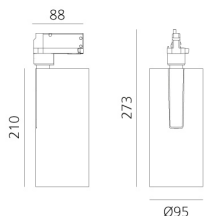

Vector Track 95 60° 2700K DALI Brushed silver

Carlotta de Bevilacqua

IP20    Dimmbar: 

LUMINAIRE

- Watt: **30W**
- Lichtstrom (lm): **2559lm**
- CCT: **2700K**
- Efficiency: **78%**
- Efficacy: **85.3lm/W**
- CRI: **90**
- Dimmable Typology: **Dali**

Anmerkungen

220/240Vac 50/60Hz Electronic ballast included.

BESCHREIBUNG

Three sizes with three different beam angles each (spot, flood, wide flood) obtained by means of refractive or hybrid optical units. Vector 55 track DALI zoom optic (22°-32°). Junction arm integrated in the spotlight's body to keep the barycentre aligned with the track and prevent any imbalance in possible suspension versions of the track. The junction allows 360° rotation and 90° tilting for maximum emission adjustment freedom. Vector 95 available only in track version. Version with compact 4-conductor (3p+n) adapter with hidden LED driver and not-dimmable phase selector.

ARTIKELNUMMER: AN21815

FUNKTIONEN

- Artikelnummer: **AN21815**
- Farbe: **Brushed Silver**
- Installation: **ProjectorStromschiene**
- Serie: **Architectural Indoor**
- Anwendungsbereich: **Innenbeleuchtung**
- design: **Carlotta de Bevilacqua**

DIMENSION

- Höhe: **cm 27.3**
- Breite: **cm 9.5**
- Länge Fuß: **cm 8.8**
- Neigung: **-90+90**
- Drehung: **360°**

INKLUSIVE LICHTQUELLEN

- Kategorie: **Led**
- Anzahl: **1**
- Watt: **35W**
- Farbtemperatur(K): **2700K**