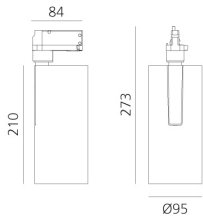

Vector Track 95 60° 2700K DALI Eutrac Brushed bronze

Carlotta de Bevilacqua

IP20    Dimmbar: 

LUMINAIRE

- Watt: **30W**
- Lichtstrom (lm): **2559lm**
- CCT: **2700K**
- Efficiency: **78%**
- Efficacy: **85.3lm/W**
- CRI: **90**
- Dimmable Typology: **Dali**

Anmerkungen

220/240Vac 50/60Hz Electronic ballast included.

BESCHREIBUNG

Three sizes with three different beam angles each (spot, flood, wide flood) obtained by means of refractive or hybrid optical units. Vector 55 track DALI zoom optic (22°-32°). Junction arm integrated in the spotlight's body to keep the barycentre aligned with the track and prevent any imbalance in possible suspension versions of the track. The junction allows 360° rotation and 90° tilting for maximum emission adjustment freedom. Vector 95 available only in track version. Version with compact 4-conductor (3p+n) adapter with hidden LED driver and not-dimmable phase selector.

DIMENSION

- Höhe: **cm 27.3**
- Breite: **cm 9.5**
- Länge Fuß: **cm 8.4**
- Neigung: **-90+90**
- Drehung: **360°**

INKLUSIVE LICHTQUELLEN

- Kategorie: **Led**
- Anzahl: **1**
- Watt: **35W**
- Farbtemperatur(K): **2700K**