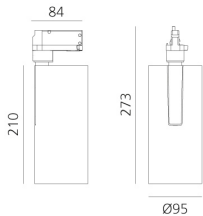

Vector Track 95 60° 2700K DALI Eutrac Brushed copper

Carlotta de Bevilacqua

IP20    Dimmbar: 

LUMINAIRE

- Watt: **30W**
- Lichtstrom (lm): **2559lm**
- CCT: **2700K**
- Efficiency: **78%**
- Efficacy: **85.3lm/W**
- CRI: **90**
- Dimmable Typology: **Dali**

Anmerkungen

220/240Vac 50/60Hz Electronic ballast included.

BESCHREIBUNG

Three sizes with three different beam angles each (spot, flood, wide flood) obtained by means of refractive or hybrid optical units. Vector 55 track DALI zoom optic (22°-32°). Junction arm integrated in the spotlight's body to keep the barycentre aligned with the track and prevent any imbalance in possible suspension versions of the track. The junction allows 360° rotation and 90° tilting for maximum emission adjustment freedom. Vector 95 available only in track version. Version with compact 4-conductor (3p+n) adapter with hidden LED driver and not-dimmable phase selector.

DIMENSION

- Höhe: **cm 27.3**
- Breite: **cm 9.5**
- Länge Fuß: **cm 8.4**
- Neigung: **-90+90**
- Drehung: **360°**

INKLUSIVE LICHTQUELLEN

- Kategorie: **Led**
- Anzahl: **1**
- Watt: **35W**
- Farbtemperatur(K): **2700K**