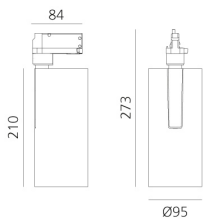

Vector Track 95 60° 2700K DALI Eutrac Brushed silver

Carlotta de Bevilacqua

IP20    Dimmbar: 

LUMINAIRE

- Watt: **30W**
- Lichtstrom (lm): **2559lm**
- CCT: **2700K**
- Efficiency: **78%**
- Efficacy: **85.3lm/W**
- CRI: **90**
- Dimmable Typology: **Dali**

Anmerkungen

220/240Vac 50/60Hz Electronic ballast included.

BESCHREIBUNG

Three sizes with three different beam angles each (spot, flood, wide flood) obtained by means of refractive or hybrid optical units. Vector 55 track DALI zoom optic (22°-32°). Junction arm integrated in the spotlight's body to keep the barycentre aligned with the track and prevent any imbalance in possible suspension versions of the track. The junction allows 360° rotation and 90° tilting for maximum emission adjustment freedom. Vector 95 available only in track version. Version with compact 4-conductor (3p+n) adapter with hidden LED driver and not-dimmable phase selector.

DIMENSION

- Höhe: **cm 27.3**
- Breite: **cm 9.5**
- Länge Fuß: **cm 8.4**
- Neigung: **-90+90**
- Drehung: **360°**

INKLUSIVE LICHTQUELLEN

- Kategorie: **Led**
- Anzahl: **1**
- Watt: **35W**
- Farbtemperatur(K): **2700K**