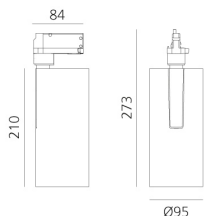

Vector Track 95 60° 2700K DALI Eutrac White

Carlotta de Bevilacqua

IP20    Dimmbar: 

LUMINAIRE

- Watt: **30W**
- Lichtstrom (lm): **2559lm**
- CCT: **2700K**
- Efficiency: **78%**
- Efficacy: **85.3lm/W**
- CRI: **90**
- Dimmable Typology: **Dali**

Anmerkungen

220/240Vac 50/60Hz Electronic ballast included.

BESCHREIBUNG

Three sizes with three different beam angles each (spot, flood, wide flood) obtained by means of refractive or hybrid optical units. Vector 55 track DALI zoom optic (22°-32°). Junction arm integrated in the spotlight's body to keep the barycentre aligned with the track and prevent any imbalance in possible suspension versions of the track. The junction allows 360° rotation and 90° tilting for maximum emission adjustment freedom. Vector 95 available only in track version. Version with compact 4-conductor (3p+n) adapter with hidden LED driver and not-dimmable phase selector.

ARTIKELNUMMER: AN31801

FUNKTIONEN

- Artikelnummer: **AN31801**
- Farbe: **White**
- Installation: **ProjectorStromschiene**
- Serie: **Architectural Indoor**
- Anwendungsbereich: **Innenbeleuchtung**
- design: **Carlotta de Bevilacqua**

DIMENSION

- Höhe: **cm 27.3**
- Breite: **cm 9.5**
- Länge Fuß: **cm 8.4**
- Neigung: **-90+90**
- Drehung: **360°**

INKLUSIVE LICHTQUELLEN

- Kategorie: **Led**
- Anzahl: **1**
- Watt: **35W**
- Farbtemperatur(K): **2700K**