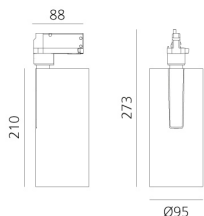

Vector Track 95 60° 2700K DALI White

Carlotta de Bevilacqua

IP20    Dimmbar: 

LUMINAIRE

- Watt: **30W**
- Lichtstrom (lm): **2559lm**
- CCT: **2700K**
- Efficiency: **78%**
- Efficacy: **85.3lm/W**
- CRI: **90**
- Dimmable Typology: **Dali**

Anmerkungen

220/240Vac 50/60Hz Electronic ballast included.

BESCHREIBUNG

Three sizes with three different beam angles each (spot, flood, wide flood) obtained by means of refractive or hybrid optical units. Vector 55 track DALI zoom optic (22°-32°). Junction arm integrated in the spotlight's body to keep the barycentre aligned with the track and prevent any imbalance in possible suspension versions of the track. The junction allows 360° rotation and 90° tilting for maximum emission adjustment freedom. Vector 95 available only in track version. Version with compact 4-conductor (3p+n) adapter with hidden LED driver and not-dimmable phase selector.

ARTIKELNUMMER: AN21801

FUNKTIONEN

- Artikelnummer: **AN21801**
- Farbe: **White**
- Installation: **ProjectorStromschiene**
- Serie: **Architectural Indoor**
- Anwendungsbereich: **Innenbeleuchtung**
- design: **Carlotta de Bevilacqua**

DIMENSION

- Höhe: **cm 27.3**
- Breite: **cm 9.5**
- Länge Fuß: **cm 8.8**
- Neigung: **-90+90**
- Drehung: **360°**

INKLUSIVE LICHTQUELLEN

- Kategorie: **Led**
- Anzahl: **1**
- Watt: **35W**
- Farbtemperatur(K): **2700K**