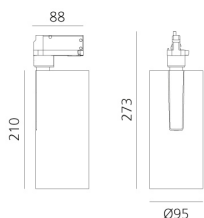

Vector Track 95 60° 2700K Undimmable Black

Carlotta de Bevilacqua

BESCHREIBUNG

Three sizes with three different beam angles each (spot, flood, wide flood) obtained by means of refractive or hybrid optical units. Vector 55 track DALI zoom optic (22°-32°). Junction arm integrated in the spotlight's body to keep the barycentre aligned with the track and prevent any imbalance in possible suspension versions of the track. The junction allows 360° rotation and 90° tilting for maximum emission adjustment freedom. Vector 95 available only in track version. Version with compact 4-conductor (3p+n) adapter with hidden LED driver and not-dimmable phase selector.

IP20   

LUMINAIRE

- Watt: **30W**
- Lichtstrom (lm): **2559lm**
- CCT: **2700K**
- Efficiency: **78%**
- Efficacy: **85.3lm/W**
- CRI: **90**

Anmerkungen

220/240Vac 50/60Hz Electronic ballast included.

ARTIKELNUMMER: AN21304

FUNKTIONEN

- Artikelnummer: **AN21304**
- Farbe: **Black**
- Installation: **ProjectorStromschiene**
- Serie: **Architectural Indoor**
- Anwendungsbereich: **Innenbeleuchtung**
- design: **Carlotta de Bevilacqua**

DIMENSION

- Höhe: **cm 27.3**
- Breite: **cm 9.5**
- Länge Fuß: **cm 8.8**
- Neigung: **-90+90**
- Drehung: **360°**

INKLUSIVE LICHTQUELLEN

- Kategorie: **Led**
- Anzahl: **1**
- Watt: **35W**
- Farbtemperatur(K): **2700K**