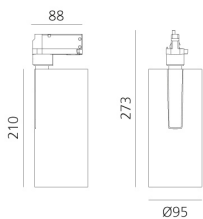

Vector Track 95 60° 2700K Undimmable Brushed bronze

Carlotta de Bevilacqua

IP20   

LUMINAIRE

- Watt: **30W**
- Lichtstrom (lm): **2559lm**
- CCT: **2700K**
- Efficiency: **78%**
- Efficacy: **85.3lm/W**
- CRI: **90**

Anmerkungen

220/240Vac 50/60Hz Electronic ballast included.

BESCHREIBUNG

Three sizes with three different beam angles each (spot, flood, wide flood) obtained by means of refractive or hybrid optical units. Vector 55 track DALI zoom optic (22°-32°). Junction arm integrated in the spotlight's body to keep the barycentre aligned with the track and prevent any imbalance in possible suspension versions of the track. The junction allows 360° rotation and 90° tilting for maximum emission adjustment freedom. Vector 95 available only in track version. Version with compact 4-conductor (3p+n) adapter with hidden LED driver and not-dimmable phase selector.

ARTIKELNUMMER: AN21320

FUNKTIONEN

- Artikelnummer: **AN21320**
- Farbe: **Brushed Bronze**
- Installation: **ProjectorStromschiene**
- Serie: **Architectural Indoor**
- Anwendungsbereich: **Innenbeleuchtung**
- design: **Carlotta de Bevilacqua**

DIMENSION

- Höhe: **cm 27.3**
- Breite: **cm 9.5**
- Länge Fuß: **cm 8.8**
- Neigung: **-90+90**
- Drehung: **360°**

INKLUSIVE LICHTQUELLEN

- Kategorie: **Led**
- Anzahl: **1**
- Watt: **35W**
- Farbtemperatur(K): **2700K**