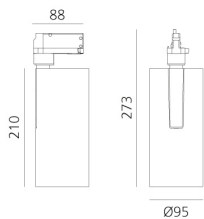

Vector Track 95 60° 2700K Undimmable Brushed silver

Carlotta de Bevilacqua

IP20   

LUMINAIRE

- Watt: **30W**
- Lichtstrom (lm): **2559lm**
- CCT: **2700K**
- Efficiency: **78%**
- Efficacy: **85.3lm/W**
- CRI: **90**

Anmerkungen

220/240Vac 50/60Hz Electronic ballast included.

BESCHREIBUNG

Three sizes with three different beam angles each (spot, flood, wide flood) obtained by means of refractive or hybrid optical units. Vector 55 track DALI zoom optic (22°-32°). Junction arm integrated in the spotlight's body to keep the barycentre aligned with the track and prevent any imbalance in possible suspension versions of the track. The junction allows 360° rotation and 90° tilting for maximum emission adjustment freedom. Vector 95 available only in track version. Version with compact 4-conductor (3p+n) adapter with hidden LED driver and not-dimmable phase selector.

DIMENSION

- Höhe: **cm 27.3**
- Breite: **cm 9.5**
- Länge Fuß: **cm 8.8**
- Neigung: **-90+90**
- Drehung: **360°**

INKLUSIVE LICHTQUELLEN

- Kategorie: **Led**
- Anzahl: **1**
- Watt: **35W**
- Farbtemperatur(K): **2700K**