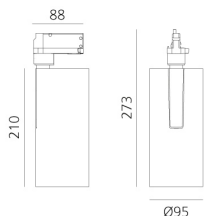

Vector Track 95 60° 2700K Undimmable White

Carlotta de Bevilacqua

IP20   

LUMINAIRE

- Watt: **30W**
- Lichtstrom (lm): **2559lm**
- CCT: **2700K**
- Efficiency: **78%**
- Efficacy: **85.3lm/W**
- CRI: **90**

Anmerkungen

220/240Vac 50/60Hz Electronic ballast included.

BESCHREIBUNG

Three sizes with three different beam angles each (spot, flood, wide flood) obtained by means of refractive or hybrid optical units. Vector 55 track DALI zoom optic (22°-32°). Junction arm integrated in the spotlight's body to keep the barycentre aligned with the track and prevent any imbalance in possible suspension versions of the track. The junction allows 360° rotation and 90° tilting for maximum emission adjustment freedom. Vector 95 available only in track version. Version with compact 4-conductor (3p+n) adapter with hidden LED driver and not-dimmable phase selector.

ARTIKELNUMMER: AN21301

FUNKTIONEN

- Artikelnummer: **AN21301**
- Farbe: **White**
- Installation: **ProjectorStromschiene**
- Serie: **Architectural Indoor**
- Anwendungsbereich: **Innenbeleuchtung**
- design: **Carlotta de Bevilacqua**

DIMENSION

- Höhe: **cm 27.3**
- Breite: **cm 9.5**
- Länge Fuß: **cm 8.8**
- Neigung: **-90+90**
- Drehung: **360°**

INKLUSIVE LICHTQUELLEN

- Kategorie: **Led**
- Anzahl: **1**
- Watt: **35W**
- Farbtemperatur(K): **2700K**