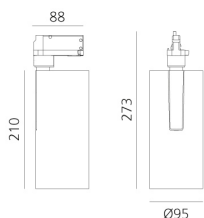

Vector Track 95 60° 3000K DALI Brushed copper

Carlotta de Bevilacqua

IP20    Dimmbar: 

LUMINAIRE

- Watt: **30W**
- Lichtstrom (lm): **2662lm**
- CCT: **3000K**
- Efficiency: **78%**
- Efficacy: **88.72lm/W**
- CRI: **90**
- Dimmable Typology: **Dali**

Anmerkungen

220/240Vac 50/60Hz Electronic ballast included.

BESCHREIBUNG

Three sizes with three different beam angles each (spot, flood, wide flood) obtained by means of refractive or hybrid optical units. Vector 55 track DALI zoom optic (22°-32°). Junction arm integrated in the spotlight's body to keep the barycentre aligned with the track and prevent any imbalance in possible suspension versions of the track. The junction allows 360° rotation and 90° tilting for maximum emission adjustment freedom. Vector 95 available only in track version. Version with compact 4-conductor (3p+n) adapter with hidden LED driver and not-dimmable phase selector.

ARTIKELNUMMER: AN20818

FUNKTIONEN

- Artikelnummer: **AN20818**
- Farbe: **Brushed Copper**
- Installation: **ProjectorStromschiene**
- Serie: **Architectural Indoor**
- Anwendungsbereich: **Innenbeleuchtung**
- design: **Carlotta de Bevilacqua**

DIMENSION

- Höhe: **cm 27.3**
- Breite: **cm 9.5**
- Länge Fuß: **cm 8.8**
- Neigung: **-90+90**
- Drehung: **360°**

INKLUSIVE LICHTQUELLEN

- Kategorie: **Led**
- Anzahl: **1**
- Watt: **35W**
- Farbtemperatur(K): **3000K**
- CRI: **90**