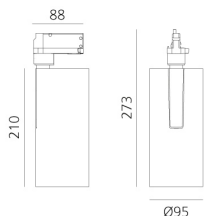

Vector Track 95 60° 3000K DALI Brushed silver

Carlotta de Bevilacqua

IP20    Dimmbar: 

LUMINAIRE

- Watt: **30W**
- Lichtstrom (lm): **2662lm**
- CCT: **3000K**
- Efficiency: **78%**
- Efficacy: **88.72lm/W**
- CRI: **90**
- Dimmable Typology: **Dali**

Anmerkungen

220/240Vac 50/60Hz Electronic ballast included.

BESCHREIBUNG

Three sizes with three different beam angles each (spot, flood, wide flood) obtained by means of refractive or hybrid optical units. Vector 55 track DALI zoom optic (22°-32°). Junction arm integrated in the spotlight's body to keep the barycentre aligned with the track and prevent any imbalance in possible suspension versions of the track. The junction allows 360° rotation and 90° tilting for maximum emission adjustment freedom. Vector 95 available only in track version. Version with compact 4-conductor (3p+n) adapter with hidden LED driver and not-dimmable phase selector.

ARTIKELNUMMER: AN20815

FUNKTIONEN

- Artikelnummer: **AN20815**
- Farbe: **Brushed Silver**
- Installation: **ProjectorStromschiene**
- Serie: **Architectural Indoor**
- Anwendungsbereich: **Innenbeleuchtung**
- design: **Carlotta de Bevilacqua**

DIMENSION

- Höhe: **cm 27.3**
- Breite: **cm 9.5**
- Länge Fuß: **cm 8.8**
- Neigung: **-90+90**
- Drehung: **360°**

INKLUSIVE LICHTQUELLEN

- Kategorie: **Led**
- Anzahl: **1**
- Watt: **35W**
- Farbtemperatur(K): **3000K**
- CRI: **90**