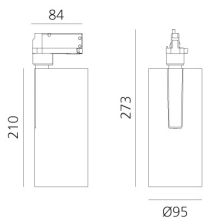

Vector Track 95 60° 3000K DALI Eutrac Black

Carlotta de Bevilacqua

BESCHREIBUNG

Three sizes with three different beam angles each (spot, flood, wide flood) obtained by means of refractive or hybrid optical units. Vector 55 track DALI zoom optic (22°-32°). Junction arm integrated in the spotlight's body to keep the barycentre aligned with the track and prevent any imbalance in possible suspension versions of the track. The junction allows 360° rotation and 90° tilting for maximum emission adjustment freedom. Vector 95 available only in track version. Version with compact 4-conductor (3p+n) adapter with hidden LED driver and not-dimmable phase selector.

IP20    Dimmbar: 

LUMINAIRE

- Watt: **30W**
- Lichtstrom (lm): **2662lm**
- CCT: **3000K**
- Efficiency: **78%**
- Efficacy: **88.72lm/W**
- CRI: **90**
- Dimmable Typology: **Dali**

Anmerkungen

220/240Vac 50/60Hz Electronic ballast included.

ARTIKELNUMMER: AN30804

FUNKTIONEN

- Artikelnummer: **AN30804**
- Farbe: **Black**
- Installation: **ProjectorStromschiene**
- Serie: **Architectural Indoor**
- Anwendungsbereich: **Innenbeleuchtung**
- design: **Carlotta de Bevilacqua**

DIMENSION

- Höhe: **cm 27.3**
- Breite: **cm 9.5**
- Länge Fuß: **cm 8.4**
- Neigung: **-90+90**
- Drehung: **360°**

INKLUSIVE LICHTQUELLEN

- Kategorie: **Led**
- Anzahl: **1**
- Watt: **35W**
- Farbtemperatur(K): **3000K**
- CRI: **90**