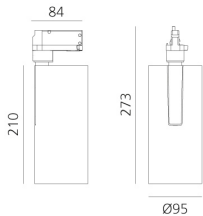

Vector Track 95 60° 3000K DALI Eutrac Brushed bronze

Carlotta de Bevilacqua

IP20    Dimmbar: 

LUMINAIRE

- Watt: **30W**
- Lichtstrom (lm): **2662lm**
- CCT: **3000K**
- Efficiency: **78%**
- Efficacy: **88.72lm/W**
- CRI: **90**
- Dimmable Typology: **Dali**

Anmerkungen

220/240Vac 50/60Hz Electronic ballast included.

BESCHREIBUNG

Three sizes with three different beam angles each (spot, flood, wide flood) obtained by means of refractive or hybrid optical units. Vector 55 track DALI zoom optic (22°-32°). Junction arm integrated in the spotlight's body to keep the barycentre aligned with the track and prevent any imbalance in possible suspension versions of the track. The junction allows 360° rotation and 90° tilting for maximum emission adjustment freedom. Vector 95 available only in track version. Version with compact 4-conductor (3p+n) adapter with hidden LED driver and not-dimmable phase selector.

ARTIKELNUMMER: AN30820

FUNKTIONEN

- Artikelnummer: **AN30820**
- Farbe: **Brushed Bronze**
- Installation: **ProjectorStromschiene**
- Serie: **Architectural Indoor**
- Anwendungsbereich: **Innenbeleuchtung**
- design: **Carlotta de Bevilacqua**

DIMENSION

- Höhe: **cm 27.3**
- Breite: **cm 9.5**
- Länge Fuß: **cm 8.4**
- Neigung: **-90+90**
- Drehung: **360°**

INKLUSIVE LICHTQUELLEN

- Kategorie: **Led**
- Anzahl: **1**
- Watt: **35W**
- Farbtemperatur(K): **3000K**
- CRI: **90**