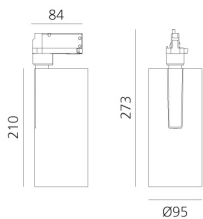

Vector Track 95 60° 3000K DALI Eutrac Brushed copper

Carlotta de Bevilacqua

IP20    Dimmbar: 

LUMINAIRE

- Watt: **30W**
- Lichtstrom (lm): **2662lm**
- CCT: **3000K**
- Efficiency: **78%**
- Efficacy: **88.72lm/W**
- CRI: **90**
- Dimmable Typology: **Dali**

Anmerkungen

220/240Vac 50/60Hz Electronic ballast included.

BESCHREIBUNG

Three sizes with three different beam angles each (spot, flood, wide flood) obtained by means of refractive or hybrid optical units. Vector 55 track DALI zoom optic (22°-32°). Junction arm integrated in the spotlight's body to keep the barycentre aligned with the track and prevent any imbalance in possible suspension versions of the track. The junction allows 360° rotation and 90° tilting for maximum emission adjustment freedom. Vector 95 available only in track version. Version with compact 4-conductor (3p+n) adapter with hidden LED driver and not-dimmable phase selector.

ARTIKELNUMMER: AN30818

FUNKTIONEN

- Artikelnummer: **AN30818**
- Farbe: **Brushed Copper**
- Installation: **ProjectorStromschiene**
- Serie: **Architectural Indoor**
- Anwendungsbereich: **Innenbeleuchtung**
- design: **Carlotta de Bevilacqua**

DIMENSION

- Höhe: **cm 27.3**
- Breite: **cm 9.5**
- Länge Fuß: **cm 8.4**
- Neigung: **-90+90**
- Drehung: **360°**

INKLUSIVE LICHTQUELLEN

- Kategorie: **Led**
- Anzahl: **1**
- Watt: **35W**
- Farbtemperatur(K): **3000K**
- CRI: **90**