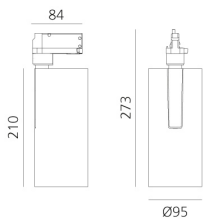

Vector Track 95 60° 3000K DALI Eutrac Brushed silver

Carlotta de Bevilacqua

IP20    Dimmbar: 

LUMINAIRE

- Watt: **30W**
- Lichtstrom (lm): **2662lm**
- CCT: **3000K**
- Efficiency: **78%**
- Efficacy: **88.72lm/W**
- CRI: **90**
- Dimmable Typology: **Dali**

Anmerkungen

220/240Vac 50/60Hz Electronic ballast included.

BESCHREIBUNG

Three sizes with three different beam angles each (spot, flood, wide flood) obtained by means of refractive or hybrid optical units. Vector 55 track DALI zoom optic (22°-32°). Junction arm integrated in the spotlight's body to keep the barycentre aligned with the track and prevent any imbalance in possible suspension versions of the track. The junction allows 360° rotation and 90° tilting for maximum emission adjustment freedom. Vector 95 available only in track version. Version with compact 4-conductor (3p+n) adapter with hidden LED driver and not-dimmable phase selector.

ARTIKELNUMMER: AN30815

FUNKTIONEN

- Artikelnummer: **AN30815**
- Farbe: **Brushed Silver**
- Installation: **ProjectorStromschiene**
- Serie: **Architectural Indoor**
- Anwendungsbereich: **Innenbeleuchtung**
- design: **Carlotta de Bevilacqua**

DIMENSION

- Höhe: **cm 27.3**
- Breite: **cm 9.5**
- Länge Fuß: **cm 8.4**
- Neigung: **-90+90**
- Drehung: **360°**

INKLUSIVE LICHTQUELLEN

- Kategorie: **Led**
- Anzahl: **1**
- Watt: **35W**
- Farbtemperatur(K): **3000K**
- CRI: **90**