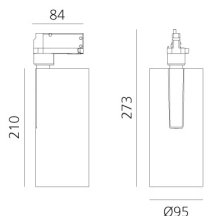

Vector Track 95 60° 3000K DALI Eutrac White

Carlotta de Bevilacqua

IP20    Dimmbar: 

LUMINAIRE

- Watt: **30W**
- Lichtstrom (lm): **2662lm**
- CCT: **3000K**
- Efficiency: **78%**
- Efficacy: **88.72lm/W**
- CRI: **90**
- Dimmable Typology: **Dali**

Anmerkungen

220/240Vac 50/60Hz Electronic ballast included.

BESCHREIBUNG

Three sizes with three different beam angles each (spot, flood, wide flood) obtained by means of refractive or hybrid optical units. Vector 55 track DALI zoom optic (22°-32°). Junction arm integrated in the spotlight's body to keep the barycentre aligned with the track and prevent any imbalance in possible suspension versions of the track. The junction allows 360° rotation and 90° tilting for maximum emission adjustment freedom. Vector 95 available only in track version. Version with compact 4-conductor (3p+n) adapter with hidden LED driver and not-dimmable phase selector.

ARTIKELNUMMER: AN30801

FUNKTIONEN

- Artikelnummer: **AN30801**
- Farbe: **White**
- Installation: **ProjectorStromschiene**
- Serie: **Architectural Indoor**
- Anwendungsbereich: **Innenbeleuchtung**
- design: **Carlotta de Bevilacqua**

DIMENSION

- Höhe: **cm 27.3**
- Breite: **cm 9.5**
- Länge Fuß: **cm 8.4**
- Neigung: **-90+90**
- Drehung: **360°**

INKLUSIVE LICHTQUELLEN

- Kategorie: **Led**
- Anzahl: **1**
- Watt: **35W**
- Farbtemperatur(K): **3000K**
- CRI: **90**