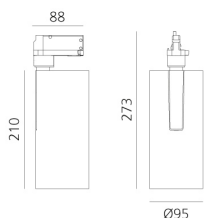

Vector Track 95 60° 3000K DALI White

Carlotta de Bevilacqua

IP20    Dimmbar: 

LUMINAIRE

- Watt: **30W**
- Lichtstrom (lm): **2662lm**
- CCT: **3000K**
- Efficiency: **78%**
- Efficacy: **88.72lm/W**
- CRI: **90**
- Dimmable Typology: **Dali**

Anmerkungen

220/240Vac 50/60Hz Electronic ballast included.

BESCHREIBUNG

Three sizes with three different beam angles each (spot, flood, wide flood) obtained by means of refractive or hybrid optical units. Vector 55 track DALI zoom optic (22°-32°). Junction arm integrated in the spotlight's body to keep the barycentre aligned with the track and prevent any imbalance in possible suspension versions of the track. The junction allows 360° rotation and 90° tilting for maximum emission adjustment freedom. Vector 95 available only in track version. Version with compact 4-conductor (3p+n) adapter with hidden LED driver and not-dimmable phase selector.

ARTIKELNUMMER: AN20801

FUNKTIONEN

- Artikelnummer: **AN20801**
- Farbe: **White**
- Installation: **ProjectorStromschiene**
- Serie: **Architectural Indoor**
- Anwendungsbereich: **Innenbeleuchtung**
- design: **Carlotta de Bevilacqua**

DIMENSION

- Höhe: **cm 27.3**
- Breite: **cm 9.5**
- Länge Fuß: **cm 8.8**
- Neigung: **-90+90**
- Drehung: **360°**

INKLUSIVE LICHTQUELLEN

- Kategorie: **Led**
- Anzahl: **1**
- Watt: **35W**
- Farbtemperatur(K): **3000K**
- CRI: **90**