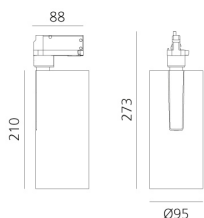

BESCHREIBUNG

Three sizes with three different beam angles each (spot, flood, wide flood) obtained by means of refractive or hybrid optical units. Vector 55 track DALI zoom optic (22°-32°). Junction arm integrated in the spotlight's body to keep the barycentre aligned with the track and prevent any imbalance in possible suspension versions of the track. The junction allows 360° rotation and 90° tilting for maximum emission adjustment freedom. Vector 95 available only in track version. Version with compact 4-conductor (3p+n) adapter with hidden LED driver and not-dimmable phase selector.

IP20