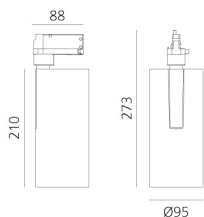

LUMINAIRE

- Watt: **30W**
- Lichtstrom (lm): **2662lm**
- CCT: **3000K**
- Efficiency: **78%**
- Efficacy: **88.72lm/W**
- CRI: **90**

Anmerkungen

220/240Vac 50/60Hz Electronic ballast included.

BESCHREIBUNG

Three sizes with three different beam angles each (spot, flood, wide flood) obtained by means of refractive or hybrid optical units. Vector 55 track DALI zoom optic (22°-32°). Junction arm integrated in the spotlight's body to keep the barycentre aligned with the track and prevent any imbalance in possible suspension versions of the track. The junction allows 360° rotation and 90° tilting for maximum emission adjustment freedom. Vector 95 available only in track version. Version with compact 4-conductor (3p+n) adapter with hidden LED driver and not-dimmable phase selector.

ARTIKELNUMMER: AN20320

FUNKTIONEN

- Artikelnummer: **AN20320**
- Farbe: **Brushed Bronze**
- Installation: **ProjectorStromschiene**
- Serie: **Architectural Indoor**
- Anwendungsbereich: **Innenbeleuchtung**
- design: **Carlotta de Bevilacqua**

DIMENSION

- Höhe: **cm 27.3**
- Breite: **cm 9.5**
- Länge Fuß: **cm 8.8**
- Neigung: **-90+90**
- Drehung: **360°**

INKLUSIVE LICHTQUELLEN

- Kategorie: **Led**
- Anzahl: **1**
- Watt: **35W**
- Farbtemperatur(K): **3000K**
- CRI: **90**