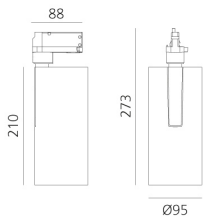

LUMINAIRE

- Watt: **30W**
- Lichtstrom (lm): **2662lm**
- CCT: **3000K**
- Efficiency: **78%**
- Efficacy: **88.72lm/W**
- CRI: **90**

Anmerkungen

220/240Vac 50/60Hz Electronic ballast included.

BESCHREIBUNG

Three sizes with three different beam angles each (spot, flood, wide flood) obtained by means of refractive or hybrid optical units. Vector 55 track DALI zoom optic (22°-32°). Junction arm integrated in the spotlight's body to keep the barycentre aligned with the track and prevent any imbalance in possible suspension versions of the track. The junction allows 360° rotation and 90° tilting for maximum emission adjustment freedom. Vector 95 available only in track version. Version with compact 4-conductor (3p+n) adapter with hidden LED driver and not-dimmable phase selector.

ARTIKELNUMMER: AN20318

FUNKTIONEN

- Artikelnummer: **AN20318**
- Farbe: **Brushed Copper**
- Installation: **ProjectorStromschiene**
- Serie: **Architectural Indoor**
- Anwendungsbereich: **Innenbeleuchtung**
- design: **Carlotta de Bevilacqua**

DIMENSION

- Höhe: **cm 27.3**
- Breite: **cm 9.5**
- Länge Fuß: **cm 8.8**
- Neigung: **-90+90**
- Drehung: **360°**

INKLUSIVE LICHTQUELLEN

- Kategorie: **Led**
- Anzahl: **1**
- Watt: **35W**
- Farbtemperatur(K): **3000K**
- CRI: **90**